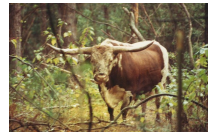

AWESOME SUMAC

Date of Birth: 01/20/2008
Registration 1: 250097
Sale Price: \$
Breeder: Mountain Creek Longhorns
Owner: Alexandra Dees

Courtesy of CR Longhorns

Gorgeous huge Grand Slam daughter. Sweet and easy to be around. Bred to Casanova's Rough Rider for a 2018 calf. Consigned to the Horn Showcase Sale in Lawton, OK in Oct. Confirmed bred via blood test. Tested John's negative.

GF G-MAN

SIZZLE

JUMP SHOT

J. R. SEQUENCE

OVERWHELMER

Ranger's Measles

DIXIE HUNTER

3S Lady Red