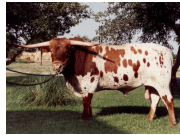

ADMIRAL'S MAIDEN

Date of Birth: 06/06/1998
Registration 1: 221422
Sale Price: \$
Breeder: Panther Creek Ranch
Owner: Blue Moon Farm

Courtesy of Blue Moon Farm

Total Horn: 72.6250 on 10/15/2010
TTT: 64.2500 on 10/15/2010

IMPACTS REAR ADMIRAL

RANGER'S IMPACT

Wix Rangeretee 505C

KING RANCH 93

KING RANCH 384

MOB'S KING RANCH MAIDEN

BOLD RANGER

ARCHER OAKLEAF