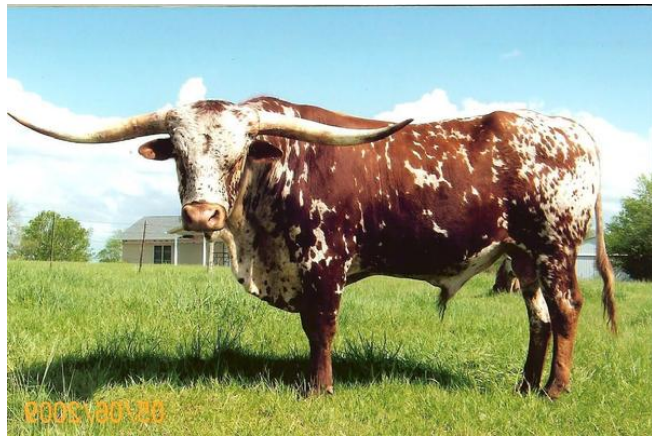

# D/O SUNDANCE

**Date of Birth:** 05/10/2006  
**Registration 1:** B75836  
**Owner:** Oren & Dianna O'Dell

Courtesy of D/O Longhorns

D/O Sundance has outstanding size, color, and confirmation. His horns measured 72.75 T2T with 15.75 base on 7/3/12. He is AI certified. He has produced Horn Showcase Champion offspring.

Tri W Legends A-Do

Catch A Do

EMPEROR

OVERWHELMER

Ranger's Measles

MONARCH 103

Delta Princess

Meshell's Gal